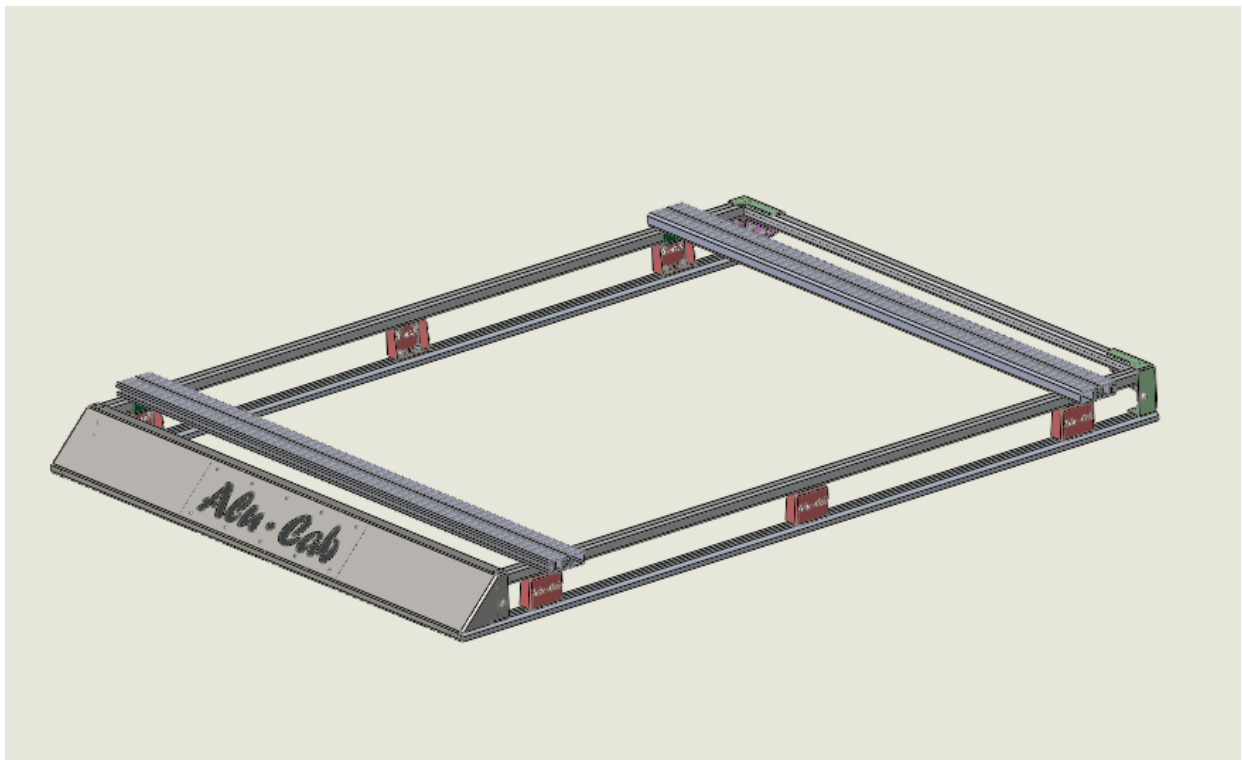

Load Bar to Roof Rack Fitment Instructions

LIST OF COMPONENTS:

ITEM NO.	Number	DESCRIPTION	QTY.
1	LB-BRKT-000-001	LOAD BAR BRACKET	4
2	STD LOAD BAR	LOAD BAR	2
3	M8x20 HEX BOLT	M8x20 HEX BOLT	4
4	M8 FLAT WASHER	M8 FLAT WASHER	4
5	M8 NYLOC NUT	M8 NYLOC NUT	4
6	RR-SC-000-000	STD ROOF RACK	1