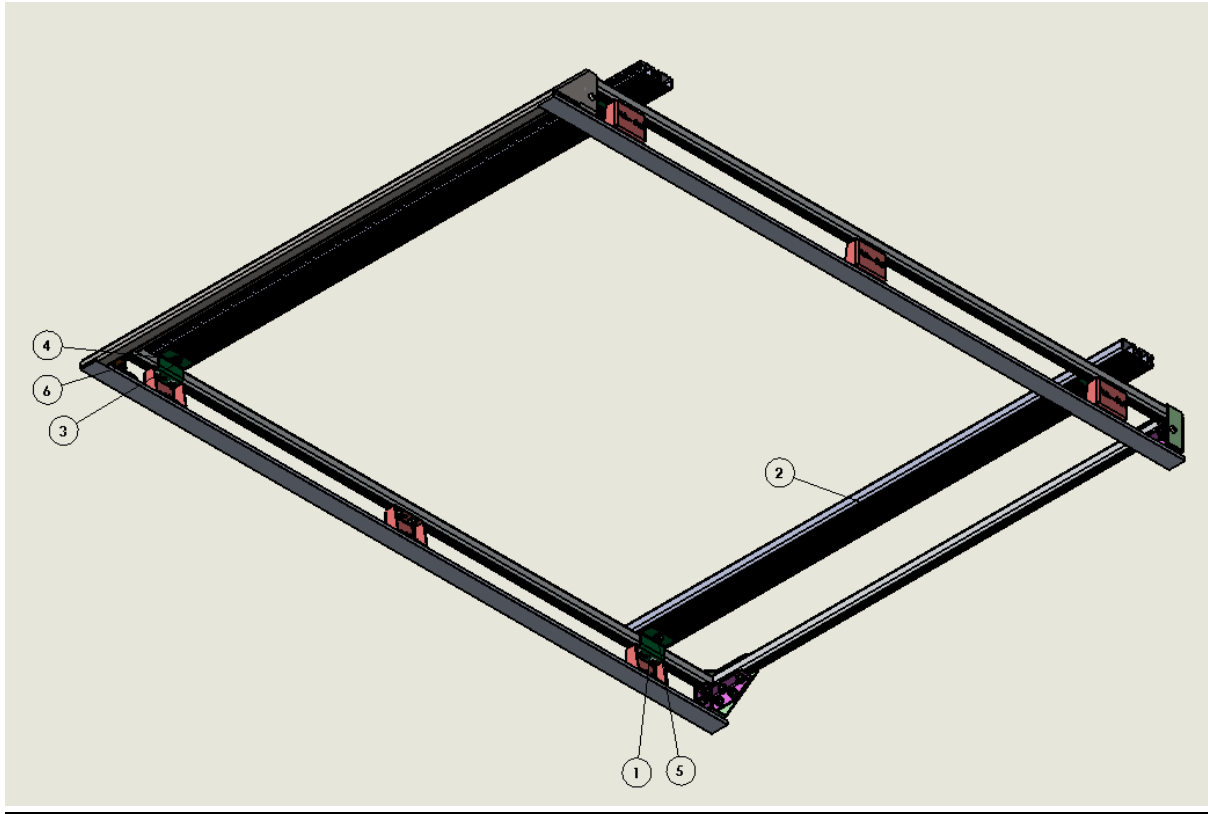

Load Bar to Roof Rack Fitment Instructions

LIST OF COMPONENTS:

ITEM NO.	Number	DESCRIPTION	QTY.
1	LB-BRKT-000-001	LOAD BAR BRACKET	4
2	STD LOAD BAR	LOAD BAR	2
3	M8x20 HEX BOLT	M8x20 HEX BOLT	4
4	M8 FLAT WASHER	M8 FLAT WASHER	4
5	M8 NYLOC NUT	M8 NYLOC NUT	4
6	RR-SC-000-000	STD ROOF RACK	1