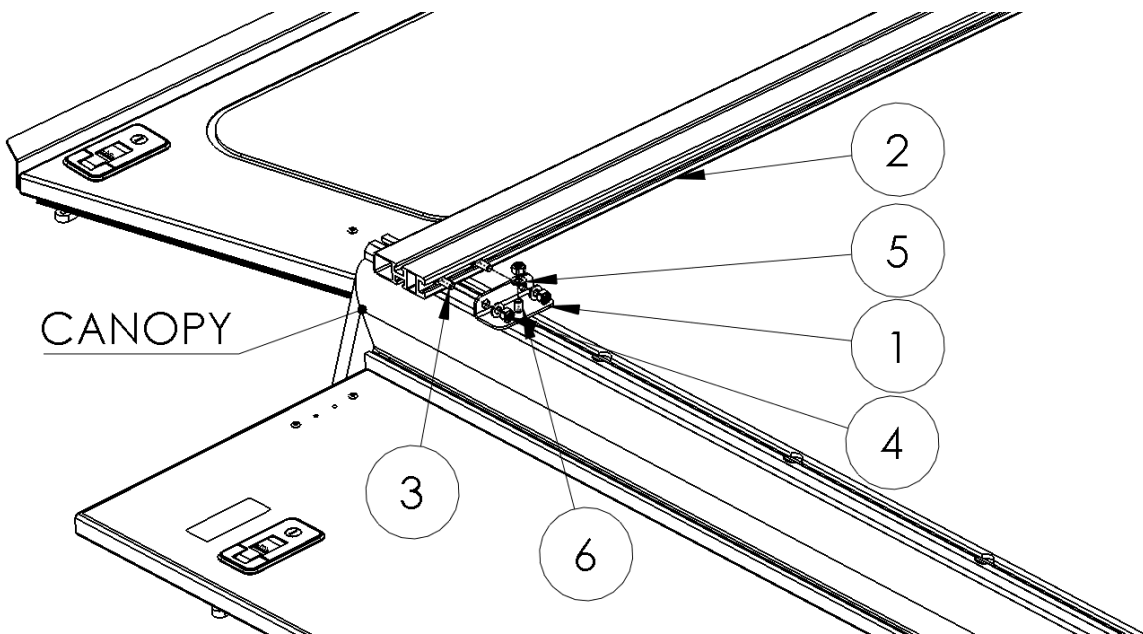

Load Bar to Canopy Fitment Instructions

LIST OF COMPONENTS

ITEM NO.	PART NUMBER	DESCRIPTION	QTY.
1	LBM-000-001	LOAD BAR MNT BRKT	4
2	STD Load Bar	STD Load Bar	2
3	HEX HEAD BOLT	M8X20 HEX BOLT	8
4	M8 NYLOC NUT	M8 NYLOC NUT	12
5	M8 FLAT WASHER	M8 FLAT WASHER	12
6	M8x20 CUP SQUARE BOLT	M8x20 CUP SQUARE BOLT	4