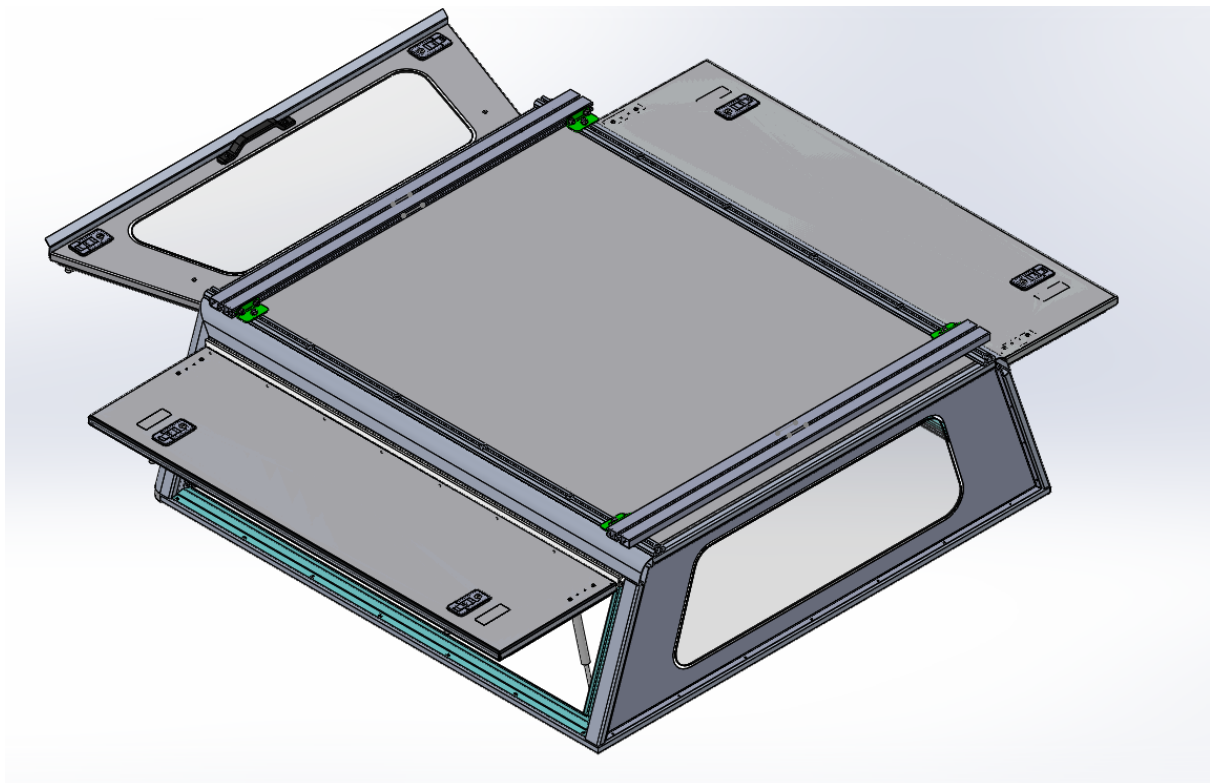

Load Bar to Canopy Fitment Instructions

LIST OF COMPONENTS

ITEM NO.	PART NUMBER	DESCRIPTION	QTY.
1	LBM-000-001	LOAD BAR MNT BRKT	4
2	STD Load Bar	STD Load Bar	2
3	HEX HEAD BOLT	M8X20 HEX BOLT	8
4	M8 NYLOC NUT	M8 NYLOC NUT	12
5	M8 FLAT WASHER	M8 FLAT WASHER	12
6	M8x20 CUP SQUARE BOLT	M8x20 CUP SQUARE BOLT	4