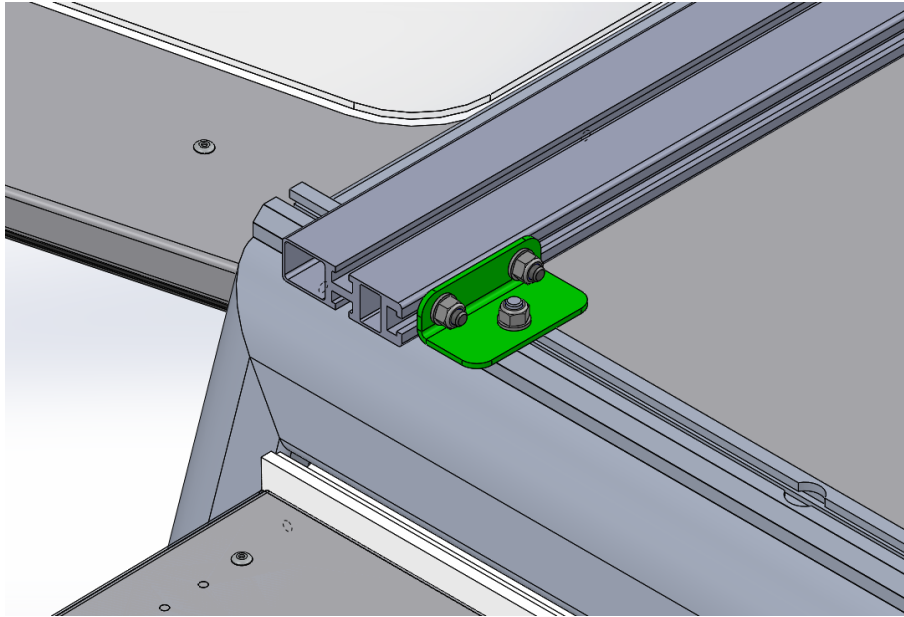

Load Bar to Canopy Fitment Instructions

LIST OF COMPONENTS

ITEM NO.	PART NUMBER	DESCRIPTION	QTY.
1	LBM-000-001	LOAD BAR MNT BRKT	4
2	STD Load Bar	STD Load Bar	2
3	HEX HEAD BOLT	M8X20 HEX BOLT	8
4	M8 NYLOC NUT	M8 NYLOC NUT	12
5	M8 FLAT WASHER	M8 FLAT WASHER	12
6	M8x20 CUP SQUARE BOLT	M8x20 CUP SQUARE BOLT	4